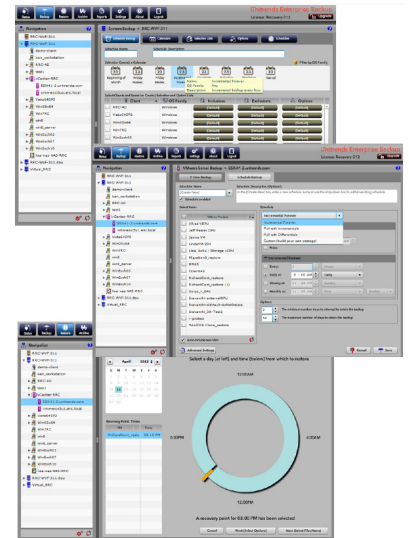

All-in-one data protection, right on your desk. All-in-one backup appliances include powerful capabilities like deduplication and in-flight encryption—features that cost extra with our competitors. Unified Data Protection™ means agent and/or agentless backup, plus image and/or file restores. And no one does Instant Recovery like Unitrends.

What puts Unitrends ahead of the pack? How about:

- **Cloud-ready Appliances.** Supports replication to a private cloud or to Unitrends No Limits Cloud™.
- **Unified Data Protection™.** Protects your physical and virtual environment.
- **Heterogeneous Support.** Protects over 100 versions of servers, storage, operating systems, hypervisors, and applications.
- **Instant Recovery.** Meet your recovery time objectives (RTO) and recover servers in minutes. Instant granular file-level recovery, too.
- **Point-in-Time Protection.** Backup as often as once every 60 seconds. Improve your recovery point objectives (RPOs) with Incremental Forever.
- **No Limits Licensing.** No per-anything fees. Lowest total cost of ownership (TCO) in the industry.
- **Easy-to-use Interface.** Intuitive, drag-and-drop.
- **Customer-Obsessed Service.** Regionally based support. Customer satisfaction rate of 98%.

“Unitrends keeps our business running, no matter what happens.”

Luke Simpson
Ward & Uptigrove

Want to see Unitrends technology in action?
[Watch a demo](http://unitrends.com/product-demo) (unitrends.com/product-demo).